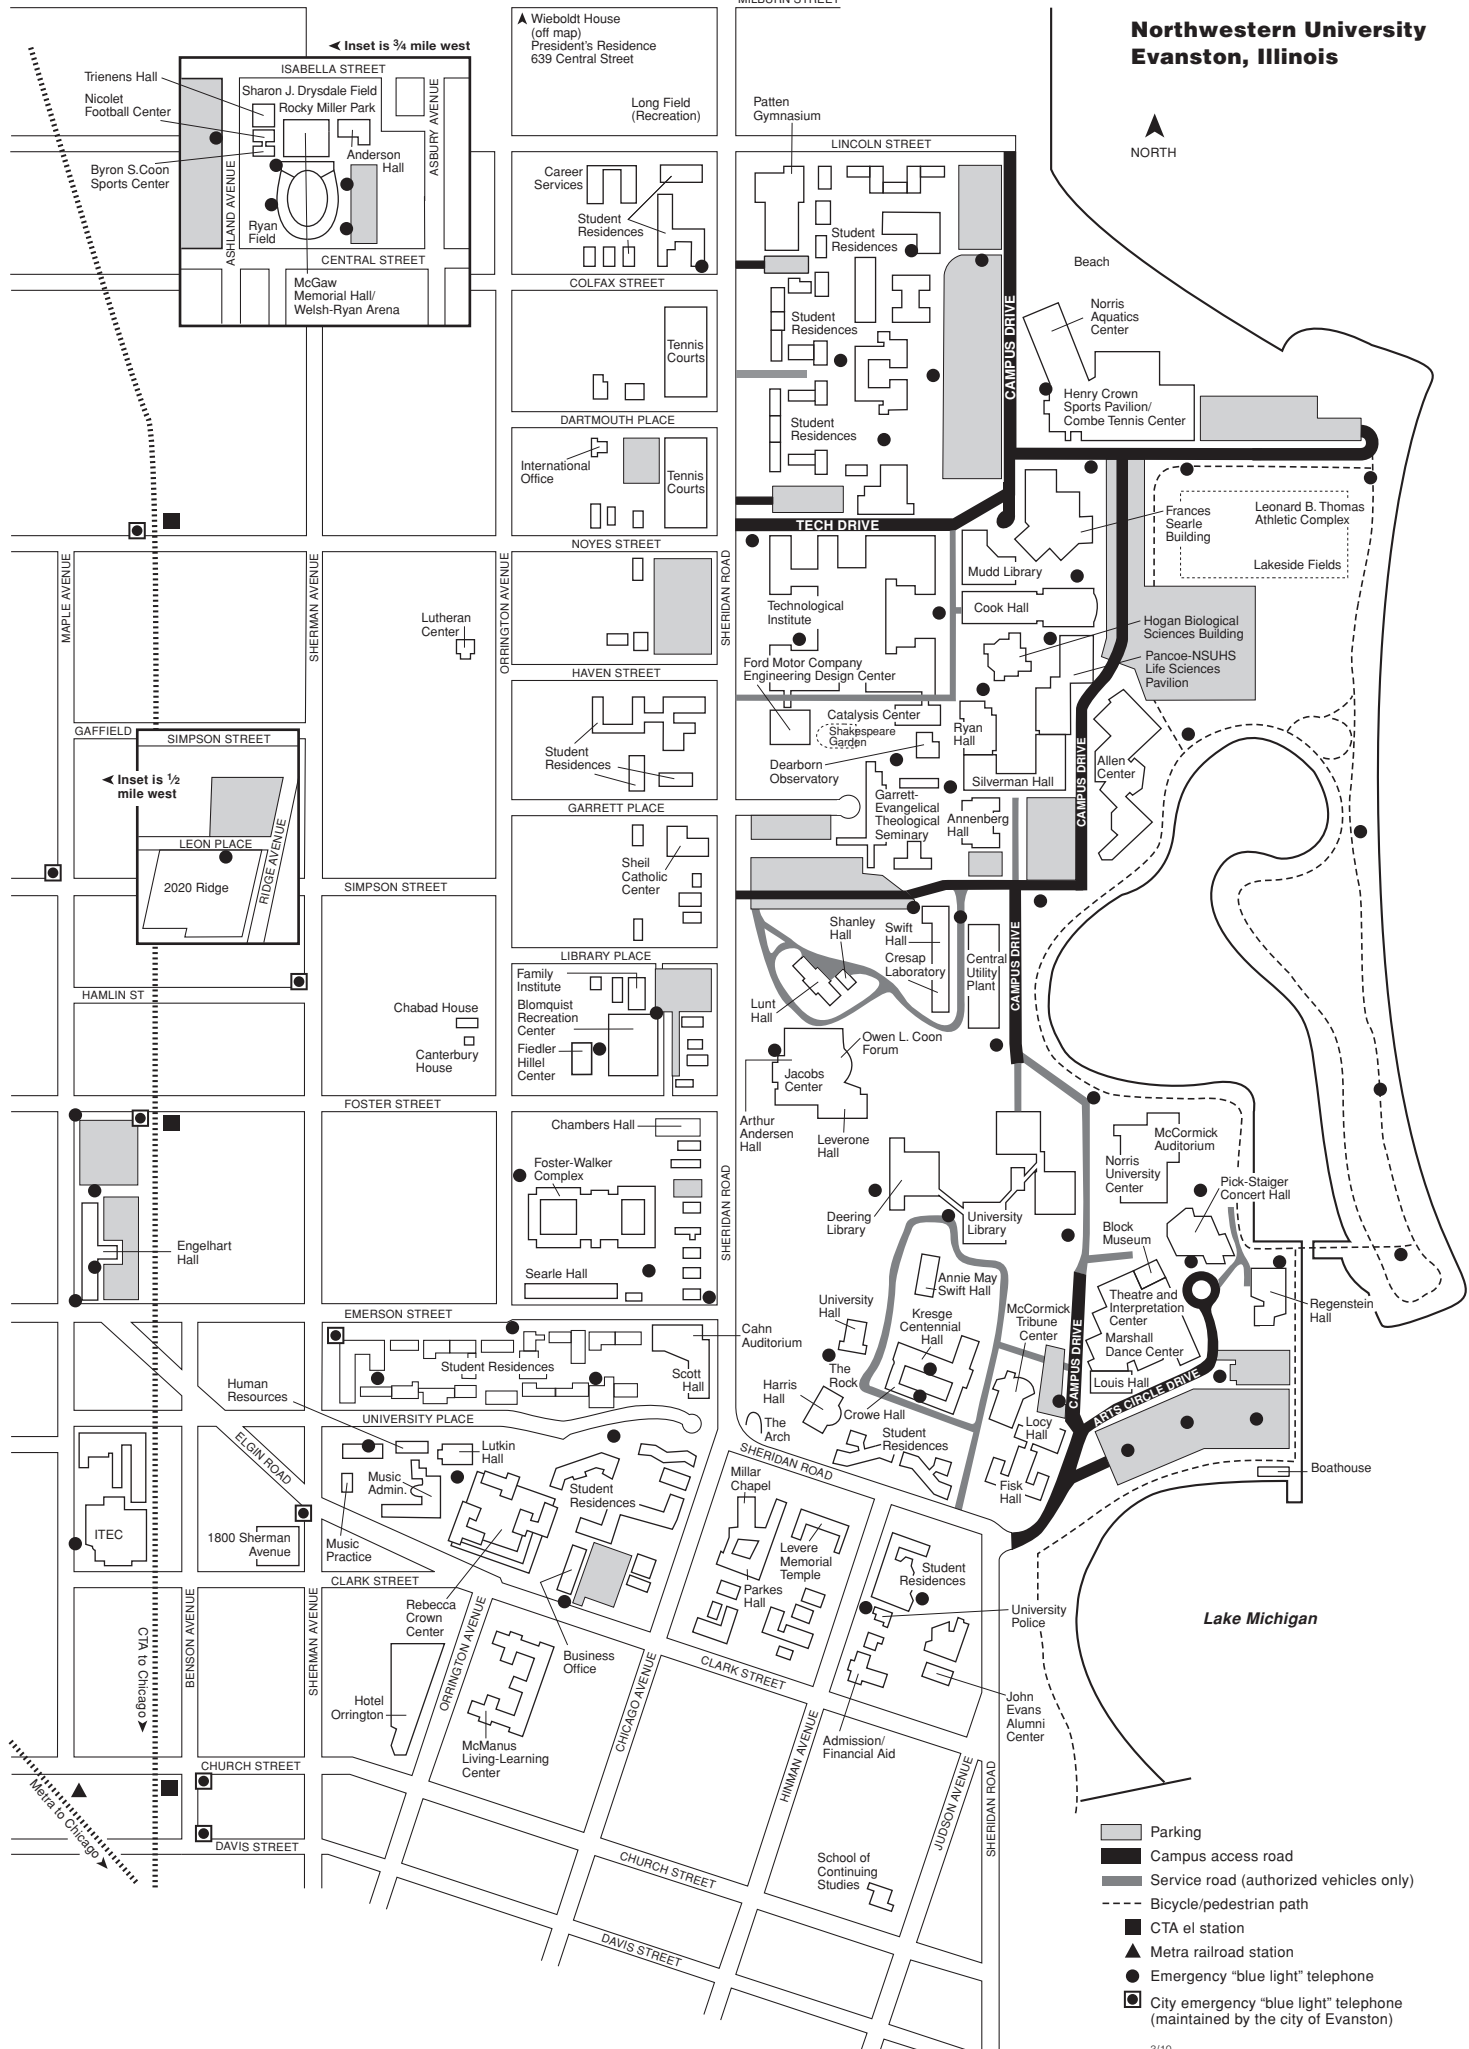

Northwestern University Evanston, Illinois

▲ Wisbold House
(off map)
President's Residence
639 Central Street

◀ Inset is ¼ mile west

◀ Inset is ½ mile west

- Parking
- Campus access road
- Service road (authorized vehicles only)
- Bicycle/pedestrian path
- CTA el station
- Metra railroad station
- Emergency "blue light" telephone
- City emergency "blue light" telephone (maintained by the city of Evanston)