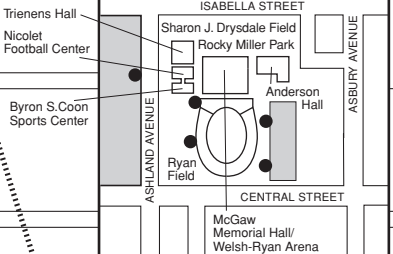

Northwestern University Evanston, Illinois

▲ Wisbold House
(off map)
President's Residence
639 Central Street

◀ Inset is ¼ mile west

◀ Inset is ½ mile west

- Parking
- Campus access road
- Service road (authorized vehicles only)
- Bicycle/pedestrian path
- CTA el station
- Metra railroad station
- Emergency "blue light" telephone
- City emergency "blue light" telephone (maintained by the city of Evanston)